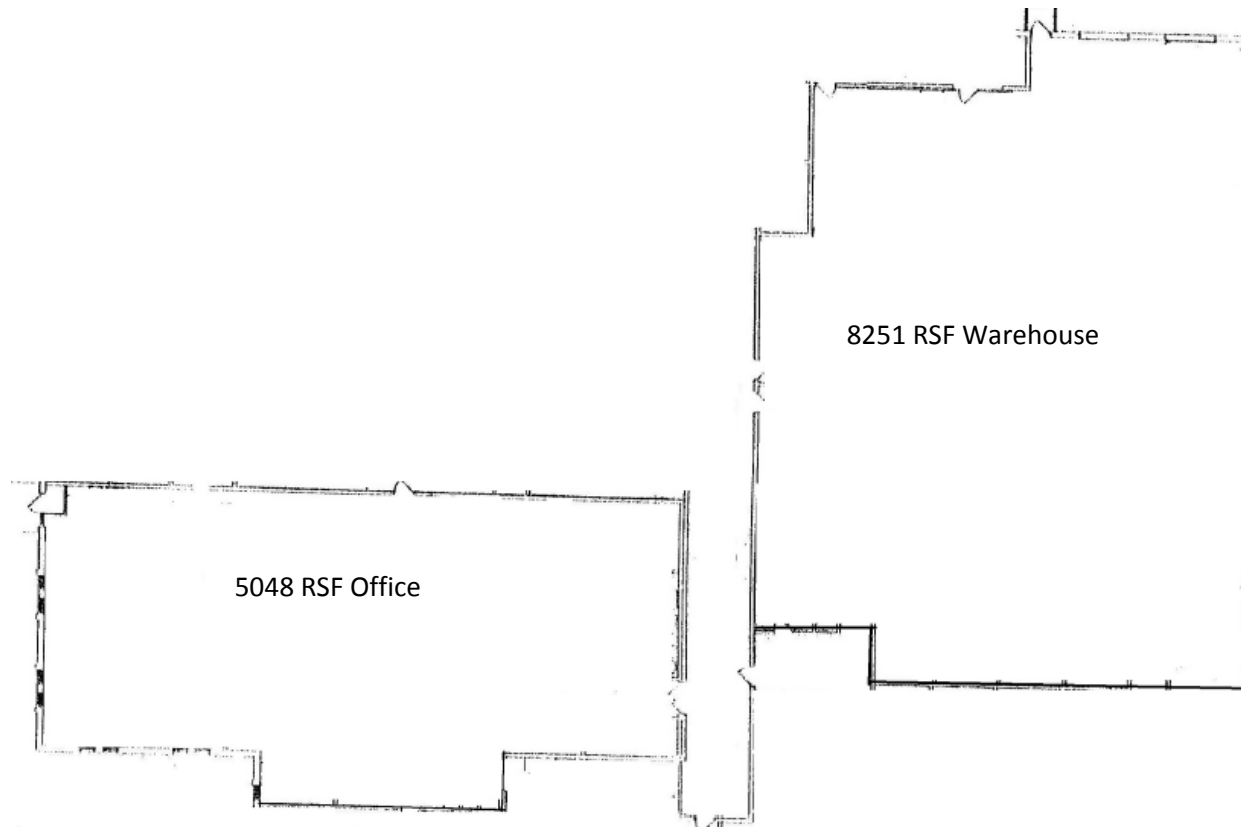

FACT SHEET

Commerce Corners

23400 - 23440 Commerce Park Road, Beachwood, OH 44122

- Building Size:** One story office/warehouse building totaling 53,250 RSF.
- Suite Sizes:** 2760, 5048, 8251 & 13,299 RSF.
- Rental Rate:** **OFFICE** \$12.00/RSF & **WAREHOUSE** \$6.00/RSF
CAM = \$1.00/RSF (Estimate)
Base year for taxes and insurance.
- Location:** Commerce Park in Beachwood, Ohio. Near I-271 Chagrin and Harvard exits.
- Parking:** Ample surface parking.
- Amenities:** Near shopping, restaurants and hotels.

Select Ohio
Commercial Real Estate Services

FLOOR PLAN

Commerce Corners

23400 - 23440 Commerce Park Drive, Beachwood, OH 44122

Approx. 5048 Office + 8251 RSF Warehouse = TOTAL 13,299 RSF

For additional information contact: